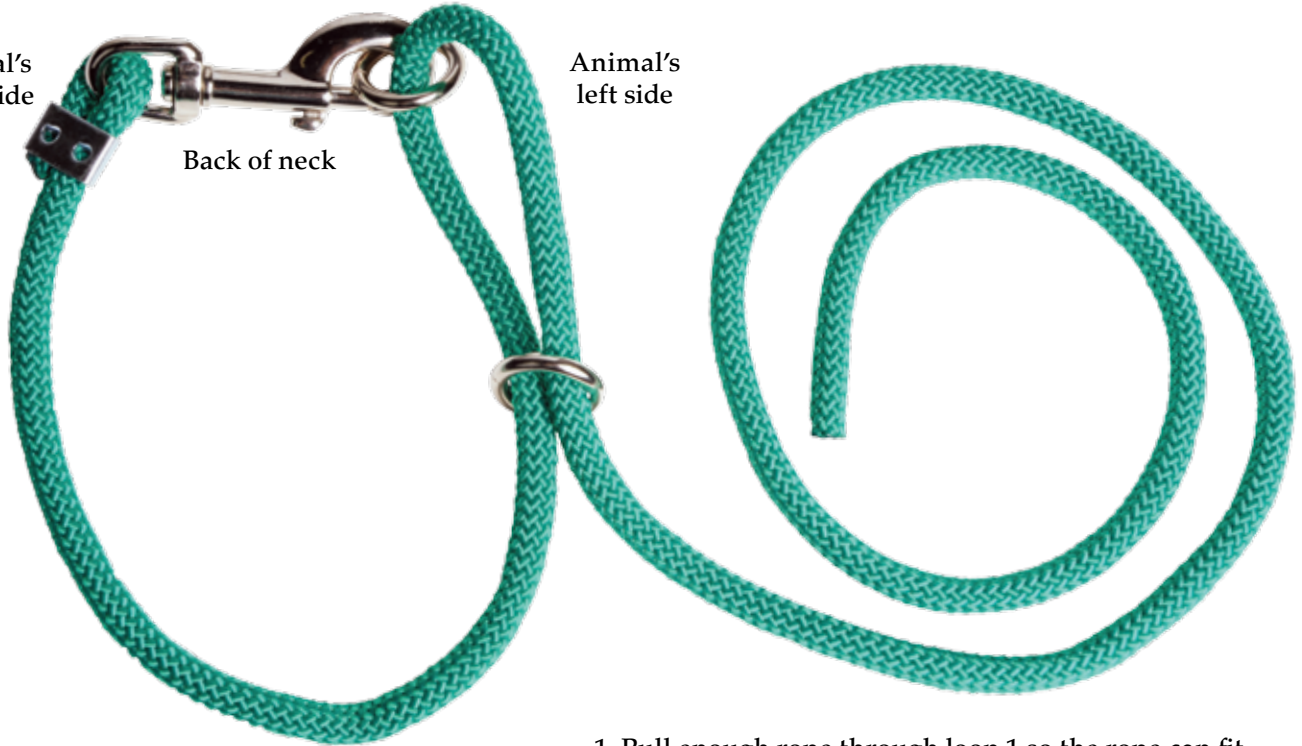

Braided Neck Rope

Animal's
right side

Animal's
left side

Back of neck

1. Pull enough rope through loop 1 so the rope can fit around the animal's neck. Connect clip to ring.
2. Tighten lead.

Note: Always lead from the animal's left side.